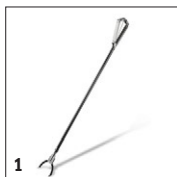

ACCESSORIES FOR KM 70/15 C

1.517-151.0

		Order Number	Length	Colour	Quantity	Price	Description	
Cleaning tool kit accessories								
ABS bulk waste gripper	1	2.640-908.0						☐

☒ Included in delivery.
☐ Available accessories.