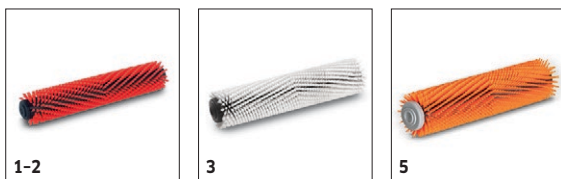

ACCESSORIES FOR BR 30/4 C

1.783-224.0

		Order Number	Hardness/ Brush type	Length	Colour	Quantity	Price	Description	
Roller brushes for BR									
Roller brush	1	4.762-428.0	medium	300 mm	red	1 piece(s)		Roller brush, medium-hard, red. Length: 300 mm. With wear-resistant star-wheel mechanism. For normal use. Bristles: Polypropylene, 0.2 mm thick, 11.5 mm long.	■
	2	4.762-005.0	medium	300 mm	red	1 piece(s)			■
	3	4.762-452.0	soft	300 mm	white	1 piece(s)		Roller brush, soft, white. Length: 300 mm. With wear-resistant star-wheel mechanism. For cleaning sensitive floors and polishing. Bristles: Polyamide, 0.15 mm thick, 11.5 mm long.	□
	4	4.762-499.0	soft	300 mm	blue	1 piece(s)		For carpet cleaning.	□
	5	4.762-484.0	high / low	300 mm	orange	1 piece(s)		Medium hard, for cleaning strong structured floors and deeper joints.	□

■ Included in delivery. □ Available accessories.