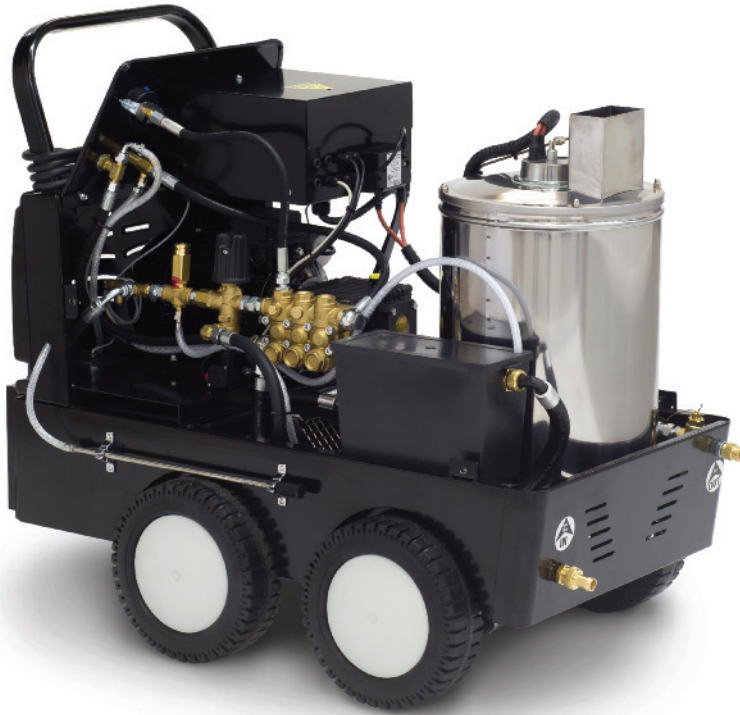

MAC AVANT GRP

HOT MOBILE PRESSURE WASHER

The Avant with GRP Plastic Cover

- Highly professional hot pressure washer
- Perfect for all heavy-duty industrial or agricultural applications
- High flow rate and pressure
- Strong GRP plastic cover
- Proven reliability

KEY SPECIFICATION

Hot Water Mobile

12ltr, 15ltr or 9ltr/min Water Flow

100bar or 200bar Pressure

240v, 415v & 110v Power Supply

High Pressure Chemical

Steam Stage

MAC AVANT GRP

HOT MOBILE PRESSURE WASHER

STANDARD FEATURES

- Heavy duty steel chassis
- Heavy duty GRP plastic cover
- 4 large robust wheels for tough terrain
- Efficient M2 boiler system & double spiral coil
- High pressure chemical system
- Steam stage with low pressure steam valve
- ST66 chemical valve for improved calibration
- Professional Interpump with ceramic pistons
- Industrial 1450rpm 4 pole electric motor
- Automatic stop/start system
- Bypass valve and safety valve
- Pressure gauge
- Burner control with flow switch and thermostat
- 24v low tension safety controls
- Large 31ltr easy fill fuel tank with low level sensor
- Low level fuel warning lamp with burner shut down
- Mains power on lamp
- Including 10mt high pressure hose, single lance and heavy duty trigger

OPTIONAL ACCESSORIES

- Stainless steel manual hose reel
- Stainless steel lance holder
- Frost protection with heater tube
- Flame failure and leak detection system
- Timed chemical systems
- Remote control options
- Stainless steel break water tank
- Hour counter