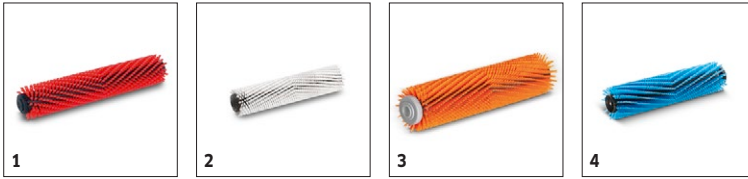

Equipment

Transport wheels	■
2-tank system	■
Roller brush	■
2 straight squeegees	■
■ Included in delivery.	

BR 30/4 C BP PACK *EU 1.783-228.0

		Order no.					Price	Description	
Batteries									
Battery Power+ 36/75	1	2.445-043.0							<input checked="" type="checkbox"/>
Battery Power+ 36/60	2	2.042-022.0							<input type="checkbox"/>
Batteries									
Accumulator special accessories 36V 5,0	3	2.445-031.0							<input type="checkbox"/>

■ Included in delivery. □ Available accessories.

BR 30/4 C BP PACK *EU

1.783-228.0

		Order no.	Hardness grade	Length	Colour	Quantity	Price	Description	
Roller brushes for BR									
Roller brush	1	4.762-005.0	medium	300 mm	red	1 Piece(s)		Roller brush, medium-hard, red. Length: 300 mm. With wear-resistant star-wheel mechanism. For normal use. Bristles: Polypropylene, 0.2 mm thick, 11.5 mm long.	<input checked="" type="checkbox"/>
	2	4.762-452.0	soft	300 mm	white	1 Piece(s)		Roller brush, soft, white. Length: 300 mm. With wear-resistant star-wheel mechanism. For cleaning sensitive floors and polishing. Bristles: Polyamide, 0.15 mm thick, 11.5 mm long.	<input type="checkbox"/>
	3	4.762-484.0		300 mm	orange	1 Piece(s)		Medium hard, for cleaning strong structured floors and deeper joints.	<input type="checkbox"/>
	4	4.762-499.0	soft	300 mm	blue	1 Piece(s)		For carpet cleaning.	<input type="checkbox"/>

Included in delivery.
 Available accessories.

BR 30/4 C BP PACK *EU

1.783-228.0

		Order no.	Length	Colour	Quantity	Price	Description	
Suction bar, complete								
Squeegee	1	4.777-008.0	300 mm	blue	1 Piece(s)		Straight, oil-resistant.	■
	2	4.777-324.0	300 mm	grey	1 Piece(s)		Straight squeegee, oil-resistant, 300 mm. For cleaning, kitchens, workshops, restaurants, petrol filling stations, etc.	□